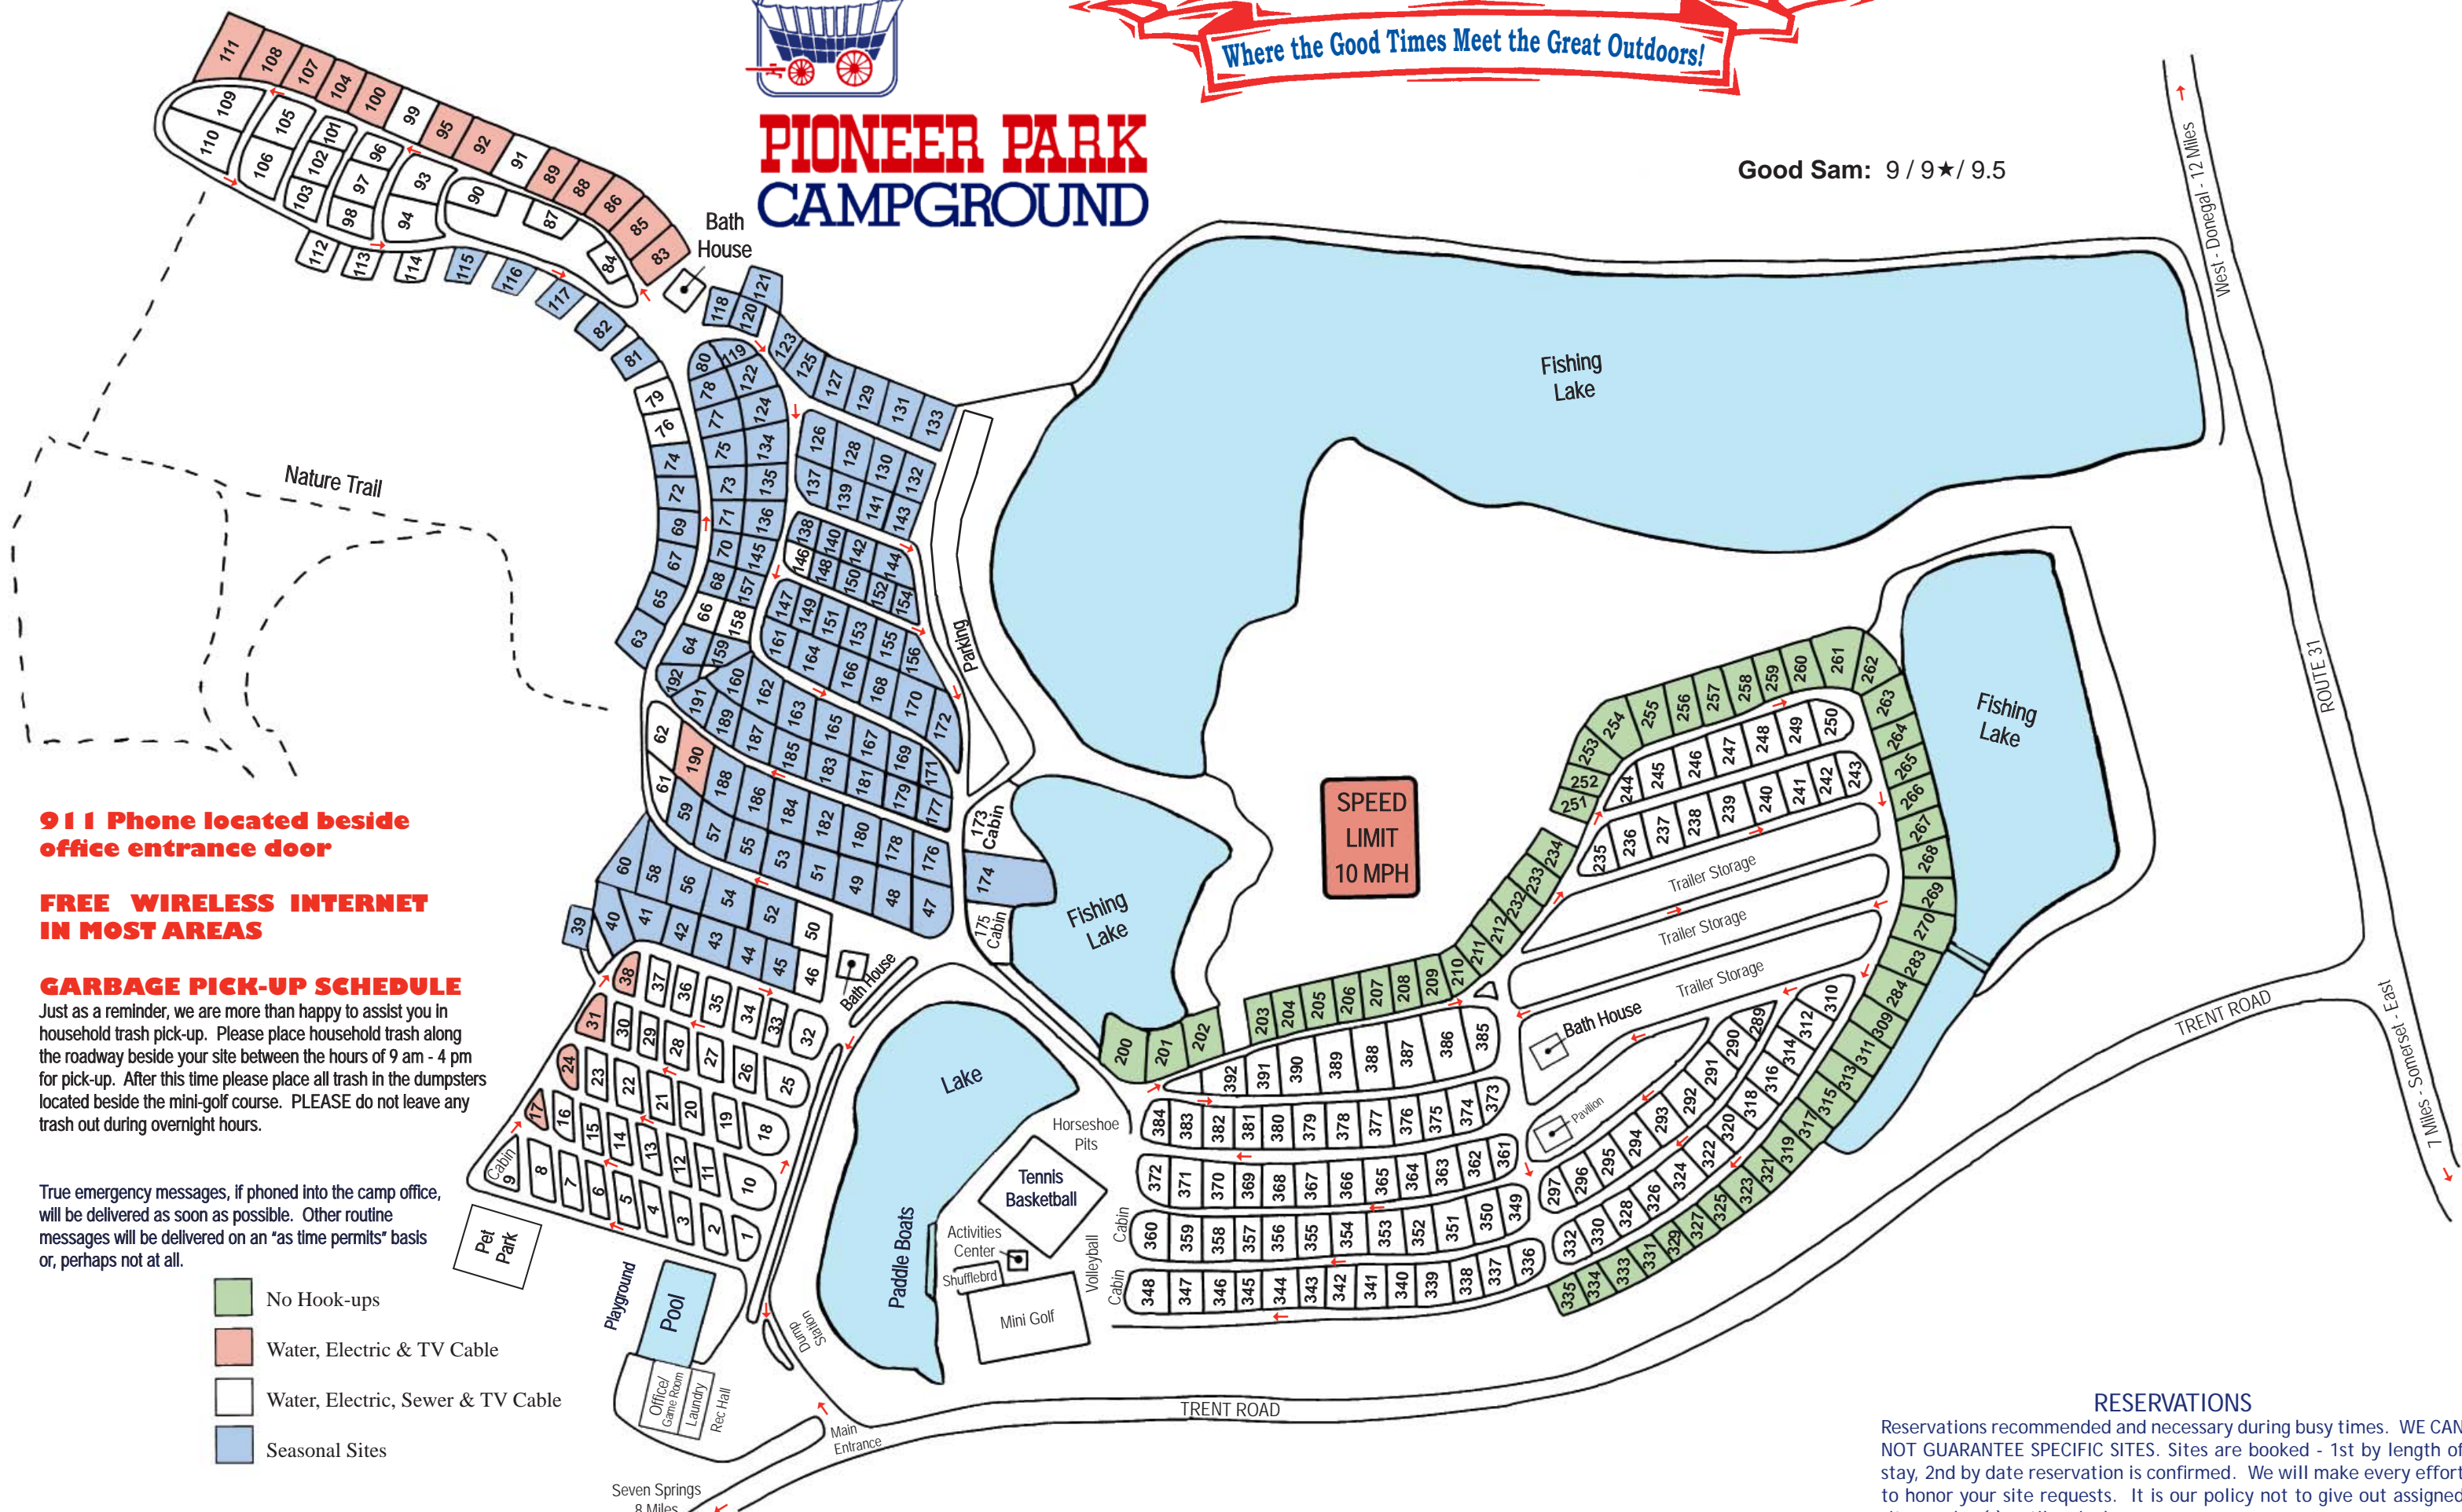

# PIONEER PARK CAMPGROUND

Good Sam: 9 / 9★ / 9.5

**911 Phone located beside office entrance door**

**FREE WIRELESS INTERNET IN MOST AREAS**

### GARBAGE PICK-UP SCHEDULE

Just as a reminder, we are more than happy to assist you in household trash pick-up. Please place household trash along the roadway beside your site between the hours of 9 am - 4 pm for pick-up. After this time please place all trash in the dumpsters located beside the mini-golf course. PLEASE do not leave any trash out during overnight hours.