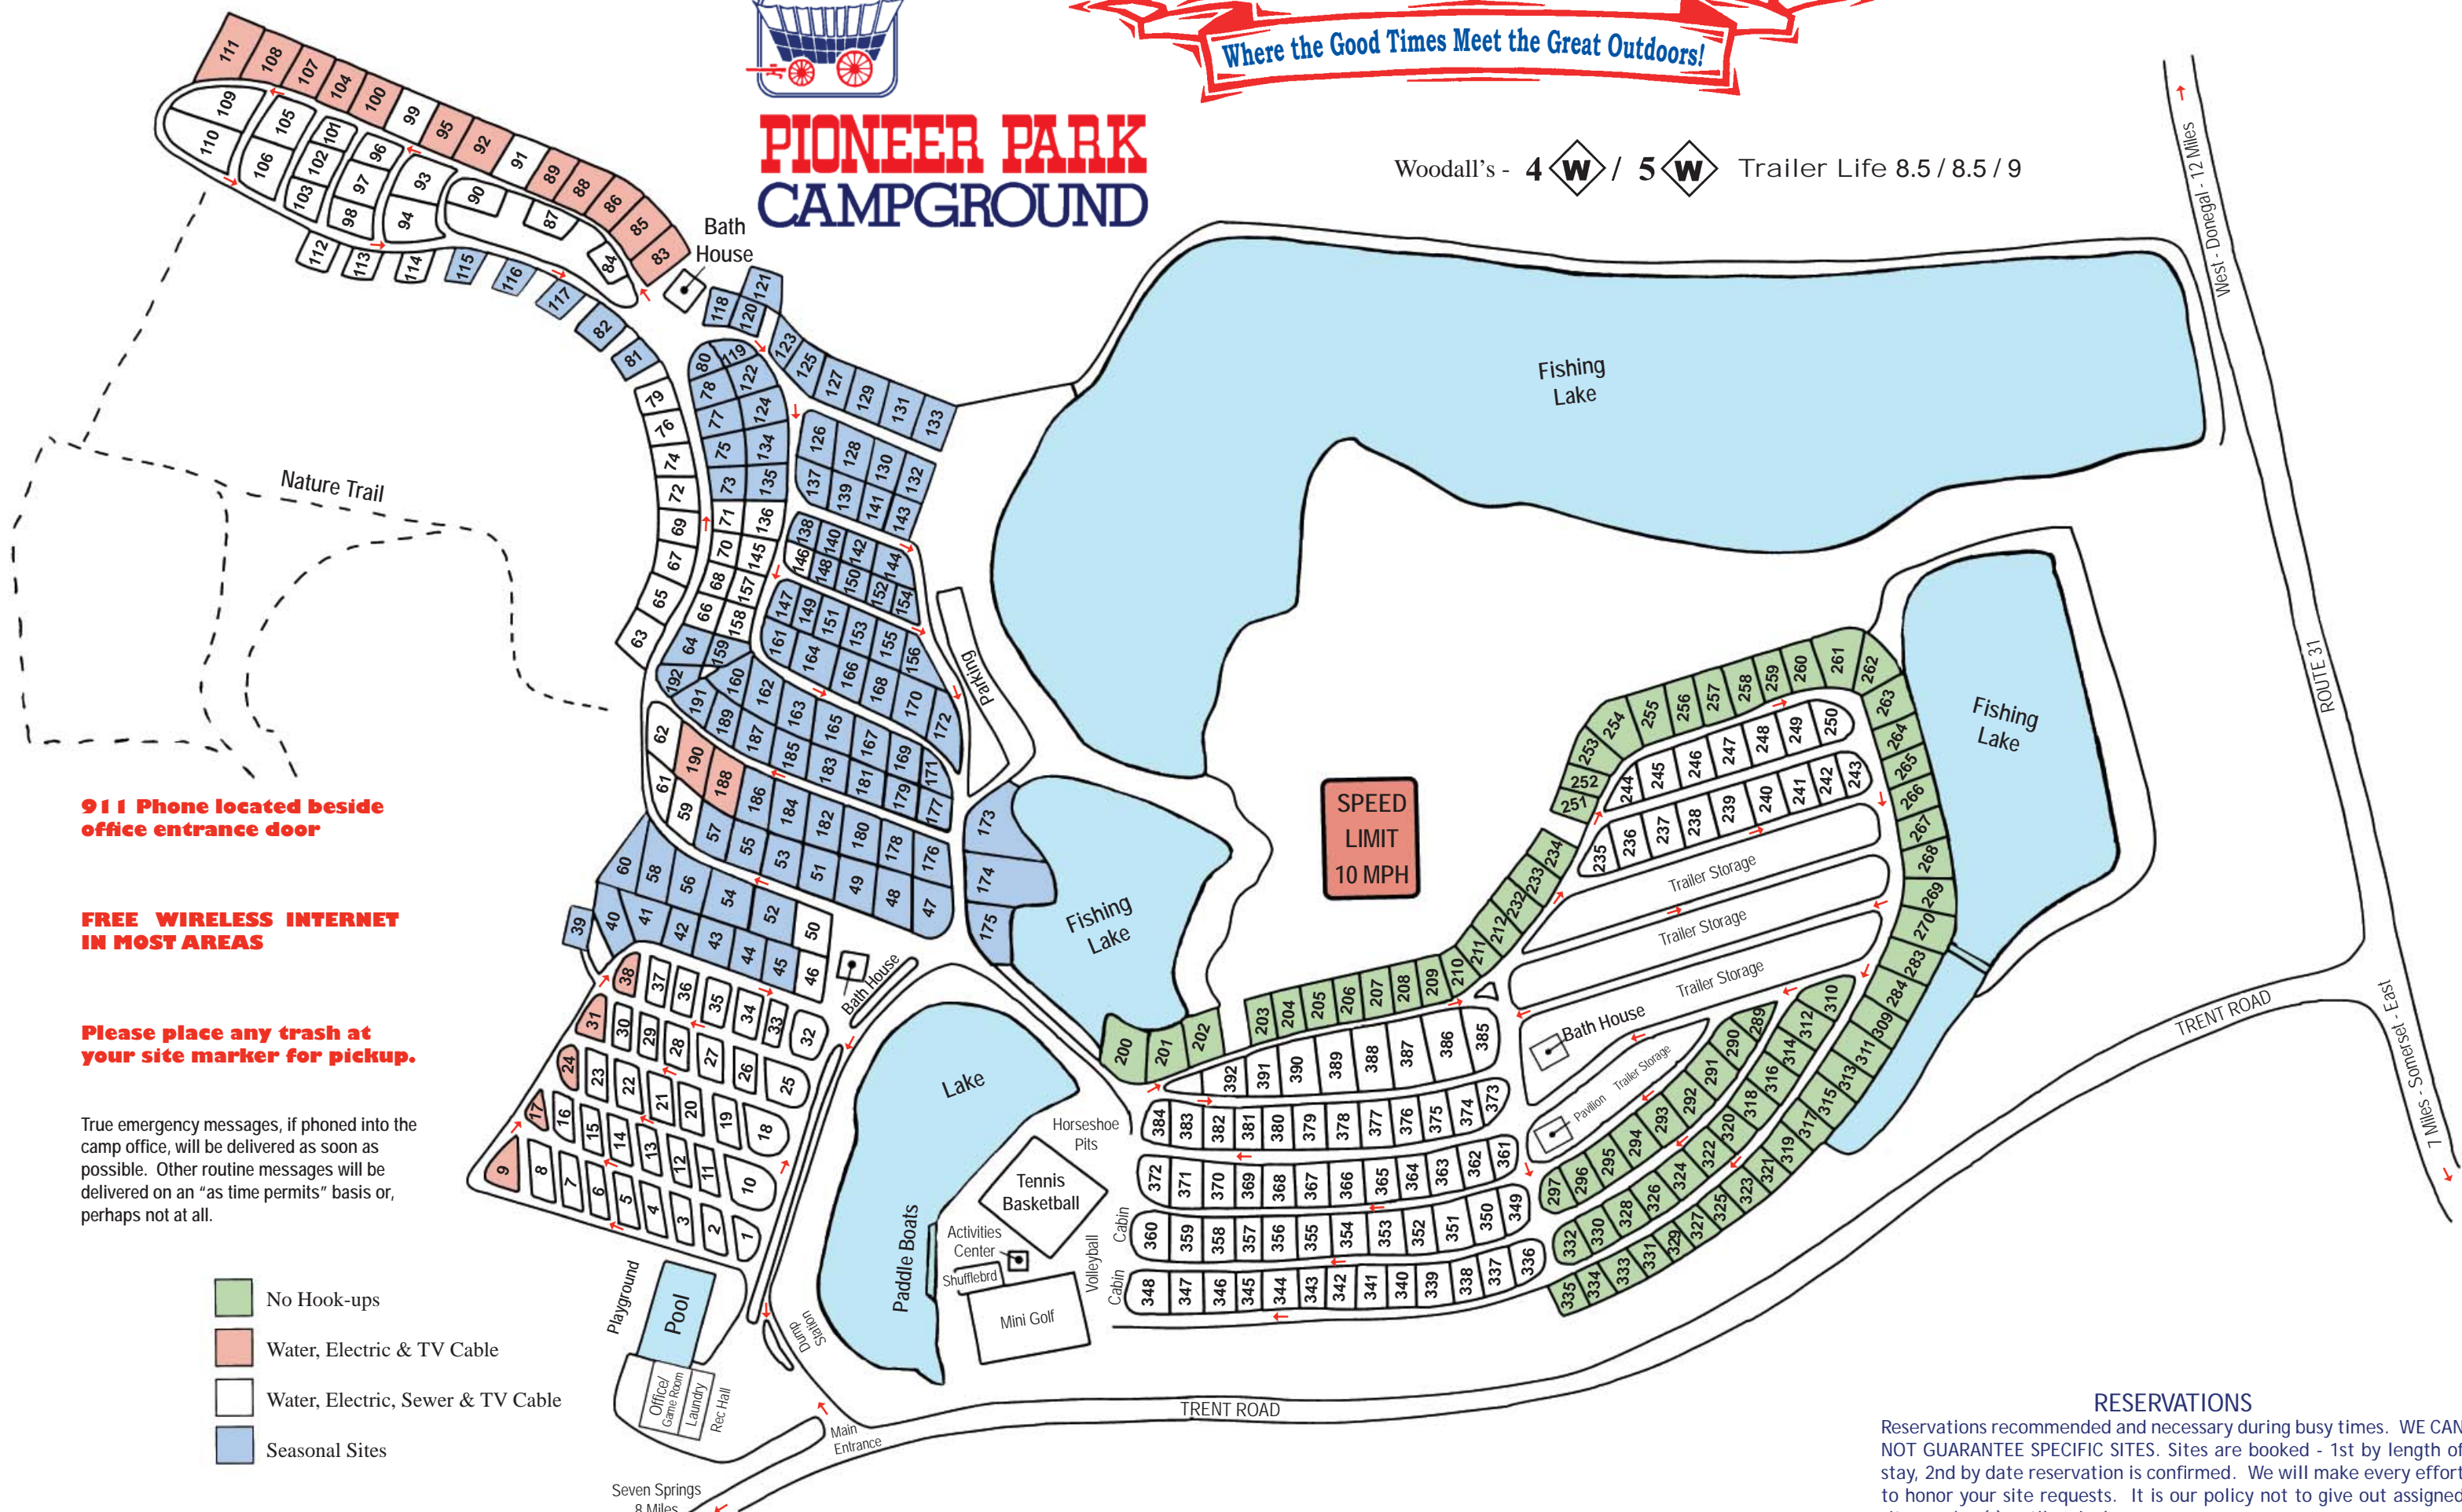

Where the Good Times Meet the Great Outdoors!

PIONEER PARK CAMPGROUND

Woodall's - 4 W / 5 W Trailer Life 8.5 / 8.5 / 9

911 Phone located beside office entrance door

FREE WIRELESS INTERNET IN MOST AREAS

Please place any trash at your site marker for pickup.

SPEED LIMIT 10 MPH

RESERVATIONS

Reservations recommended and necessary during busy times. WE CAN NOT GUARANTEE SPECIFIC SITES. Sites are booked - 1st by length of stay, 2nd by date reservation is confirmed. We will make every effort to honor your site requests. It is our policy not to give out assigned site number(s) until arrival.